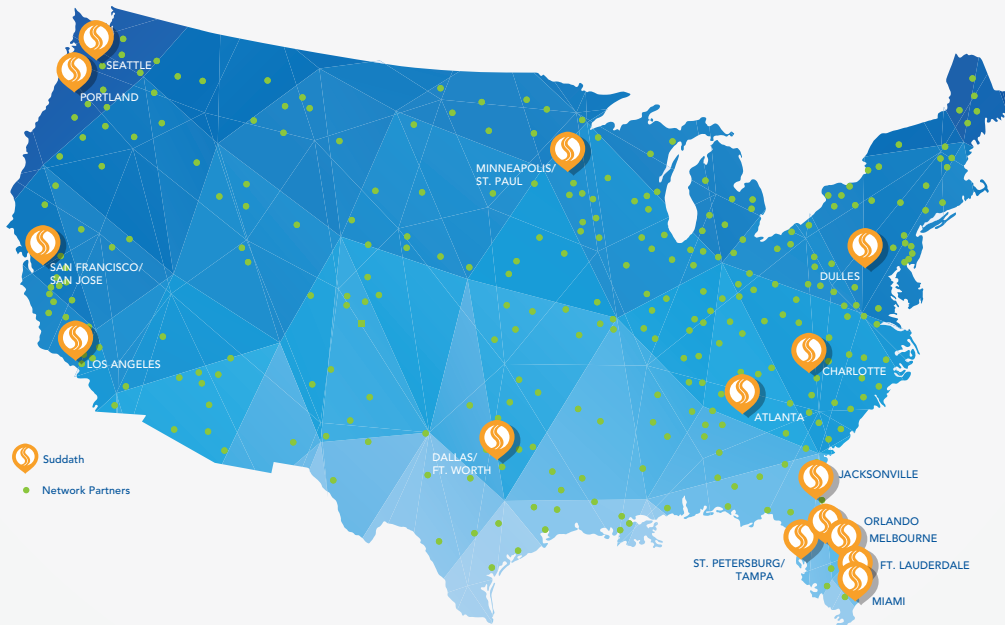

FLEXIBLE SOLUTIONS. FAST RESULTS.

2.5MM

sq. ft. of owned warehouse space

20+

domestic owned location

150+

countries served

Local Service, Global Reach

Trusted for 100 years, Suddath® offers creative, flexible supply chain management solutions to serve your business when and where you need us. With owned locations across the country and global partnerships around the globe, we can fulfill your warehousing, distribution, transportation and other immediate needs.

Food & beverage grade warehousing

Medical warehousing capabilities

Distribution & fulfillment services

Atlanta
161,250 sq ft

Fort Lauderdale
120,000 sq ft

Miami
132,000 sq ft

San Francisco/San Jose
227,000 sq ft

Charlotte
50,864 sq ft

Jacksonville
651,546 sq ft

Minneapolis/St. Paul
129,000 sq ft

Seattle
25,639 sq ft

Dallas/Ft. Worth
148,357 sq ft

Los Angeles
106,118 sq ft

Orlando
180,000 sq ft

Tampa/St. Petersburg
85,373 sq ft